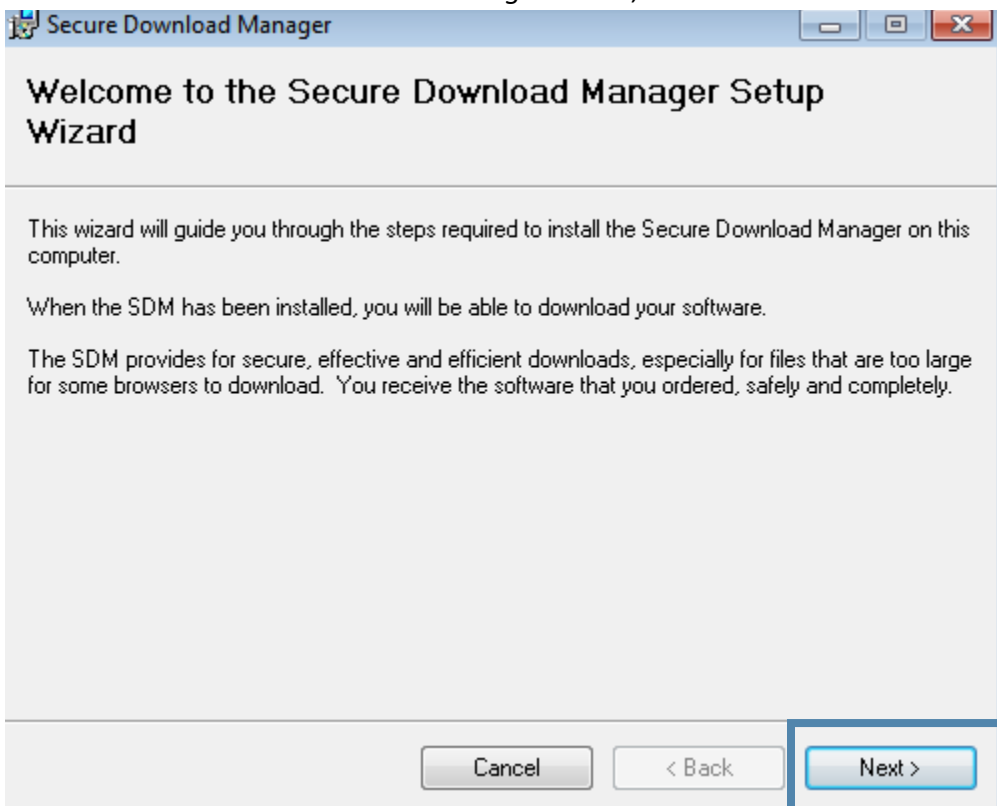

Halaman awal *Secure Download Manager* SDM , Klik *next*